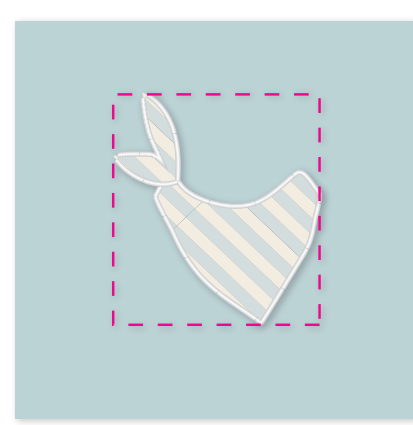

Details:
* 100% Cotton Interlock GSM TBC
* self binding along neckline and leg openings

OPTION 1

OPTION 2

MAIN BODY COLOUR:

PASTEL BLUE
12-4607 TCX

Screen Print

PRINT COLOUR:

Embroidery/ Applique